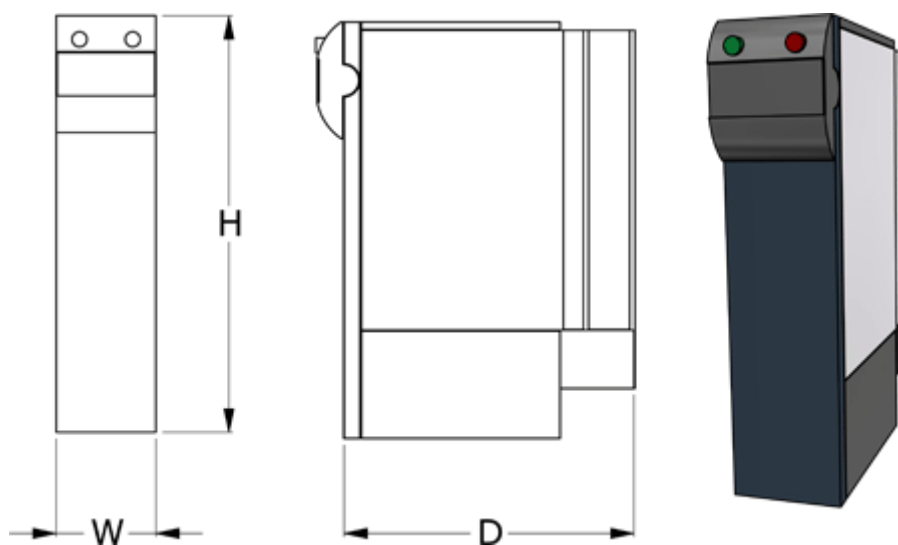

# Data Sheet

Article number: 1080201151000  
Description: Servocontroller ACU201-15-FA  
3 kW 16,5A 3x230V IP20

## Measures

D = 175  
H = 250  
W = 60  
Weight = 1.6